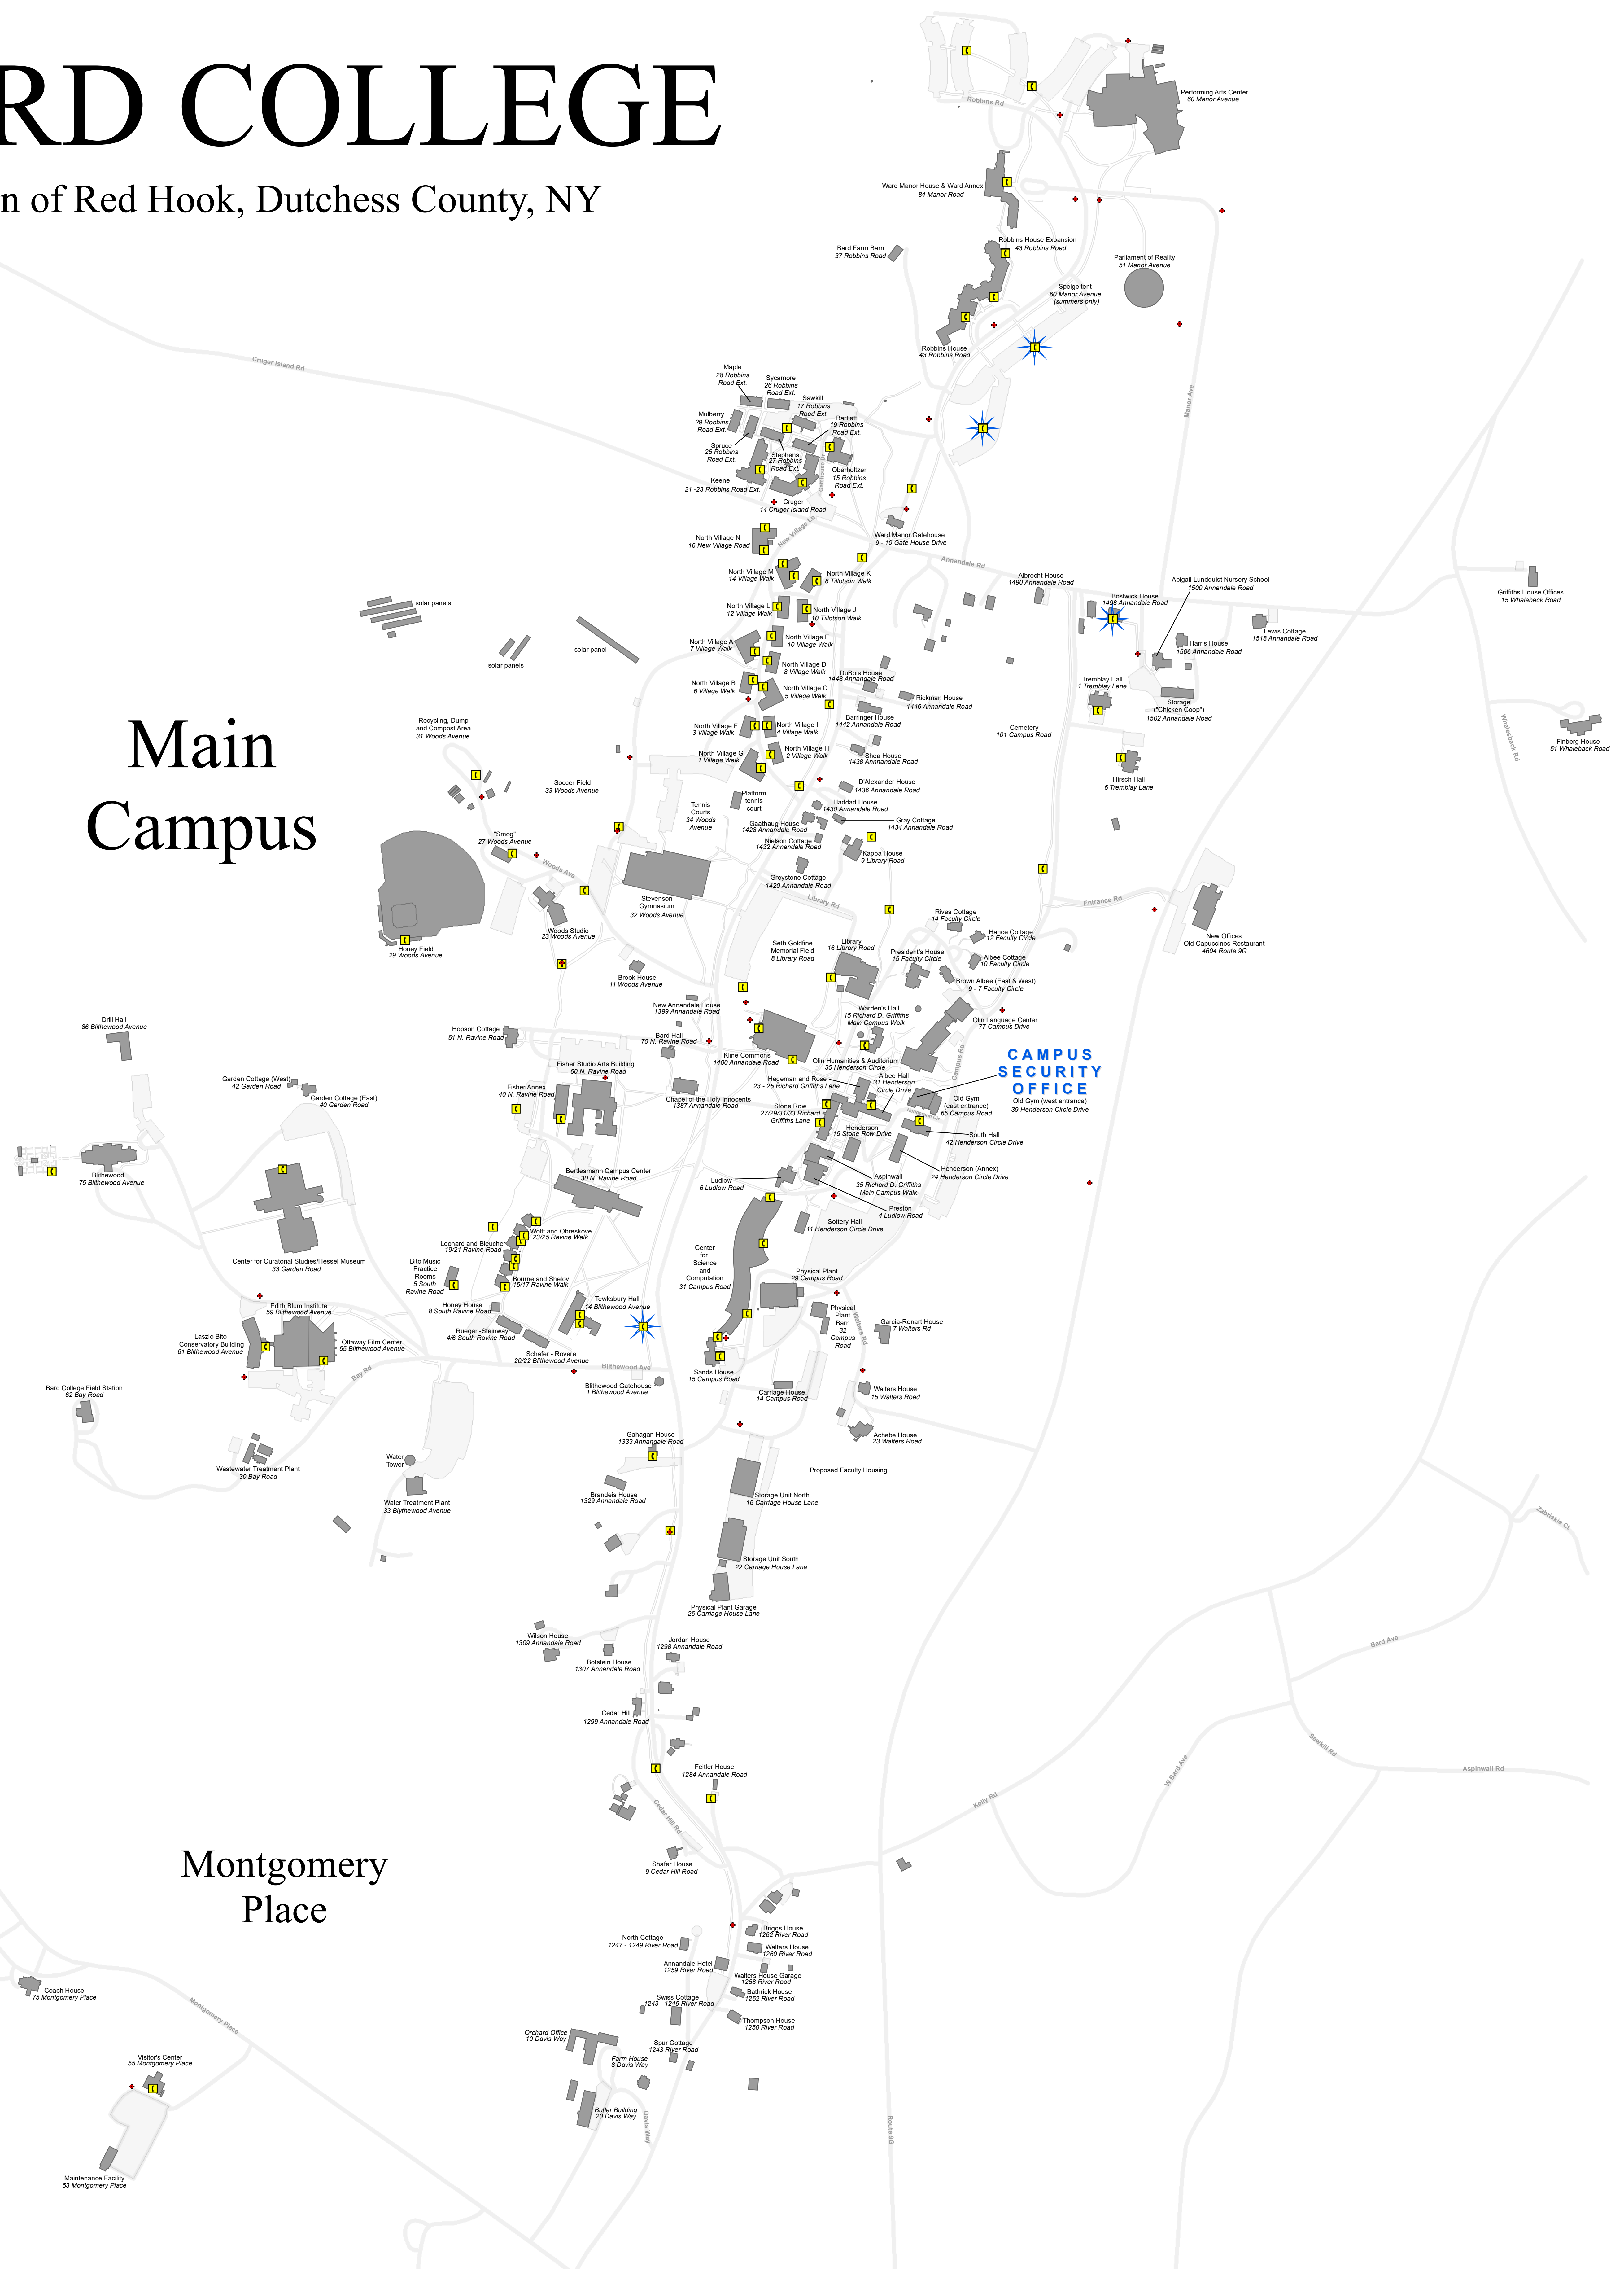

BARD COLLEGE

Town of Red Hook, Dutchess County, NY

Main Campus

Montgomery Place

Bard College and Montgomery Place Emergency Telephone, Fire Hydrant and 9-1-1 Address Map

Town of Red Hook Dutchess County, New York

Buildings and Grounds Department
30 Campus Road, P.O. Box 5000
Annandale-on-Hudson, NY 12504

Projection: NY State Plane East NAD 83 (ft.)

- Emergency Telephone
- ★ Blue Light Emergency Telephone
- Buildings and Structures
- + Fire Hydrant
- Sidewalks
- Roads and Driveways
- Parking Lots

(GIS database reconciled with Dutchess County 9-1-1 addresses effective June 28, 2019)