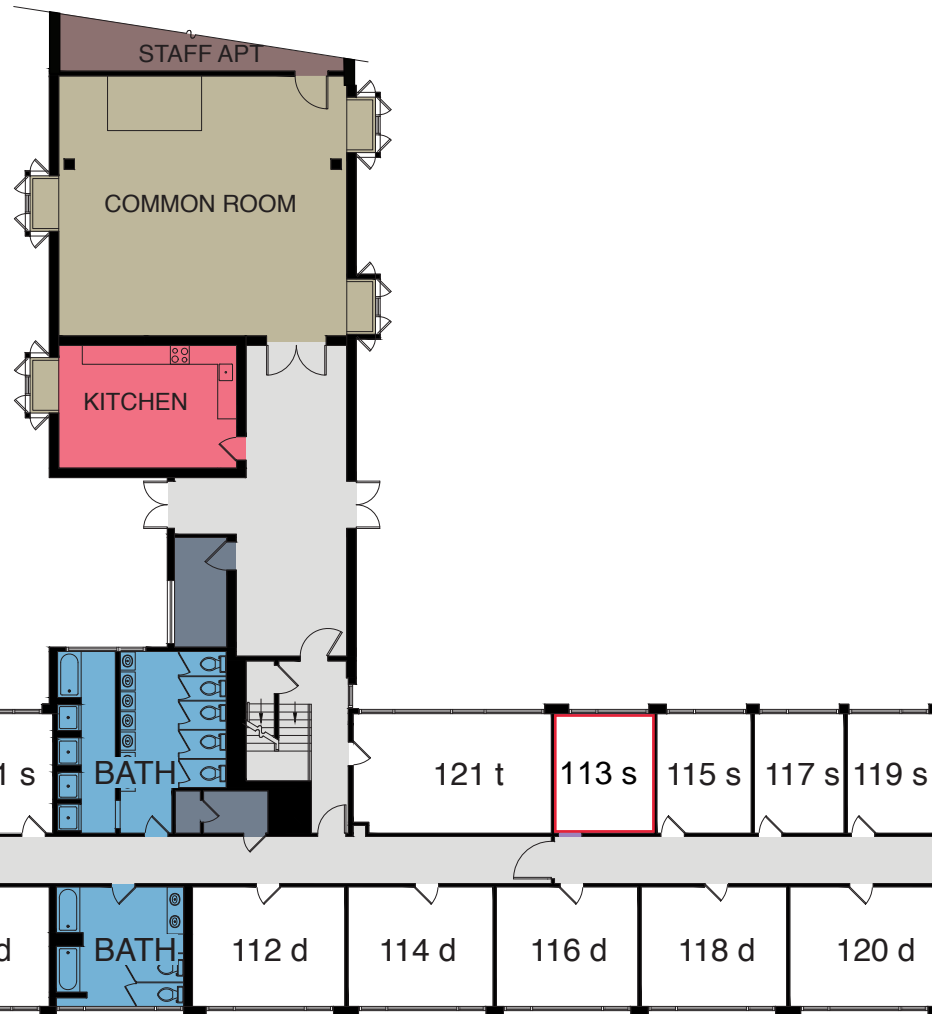

# Tewksbury Hall

14 Blithewood Avenue - First Floor

## LEGEND

- BATHROOM
- COMMON ROOM
- COMMUNITY KITCHEN
- NON-RESIDENTIAL SPACE
- STAFF APARTMENT
- RESIDENCE LIFE
- 100 s SINGLE ROOM
- 100 d DOUBLE ROOM

## SITE MAP

PLAN & MAP NOT TO SCALE