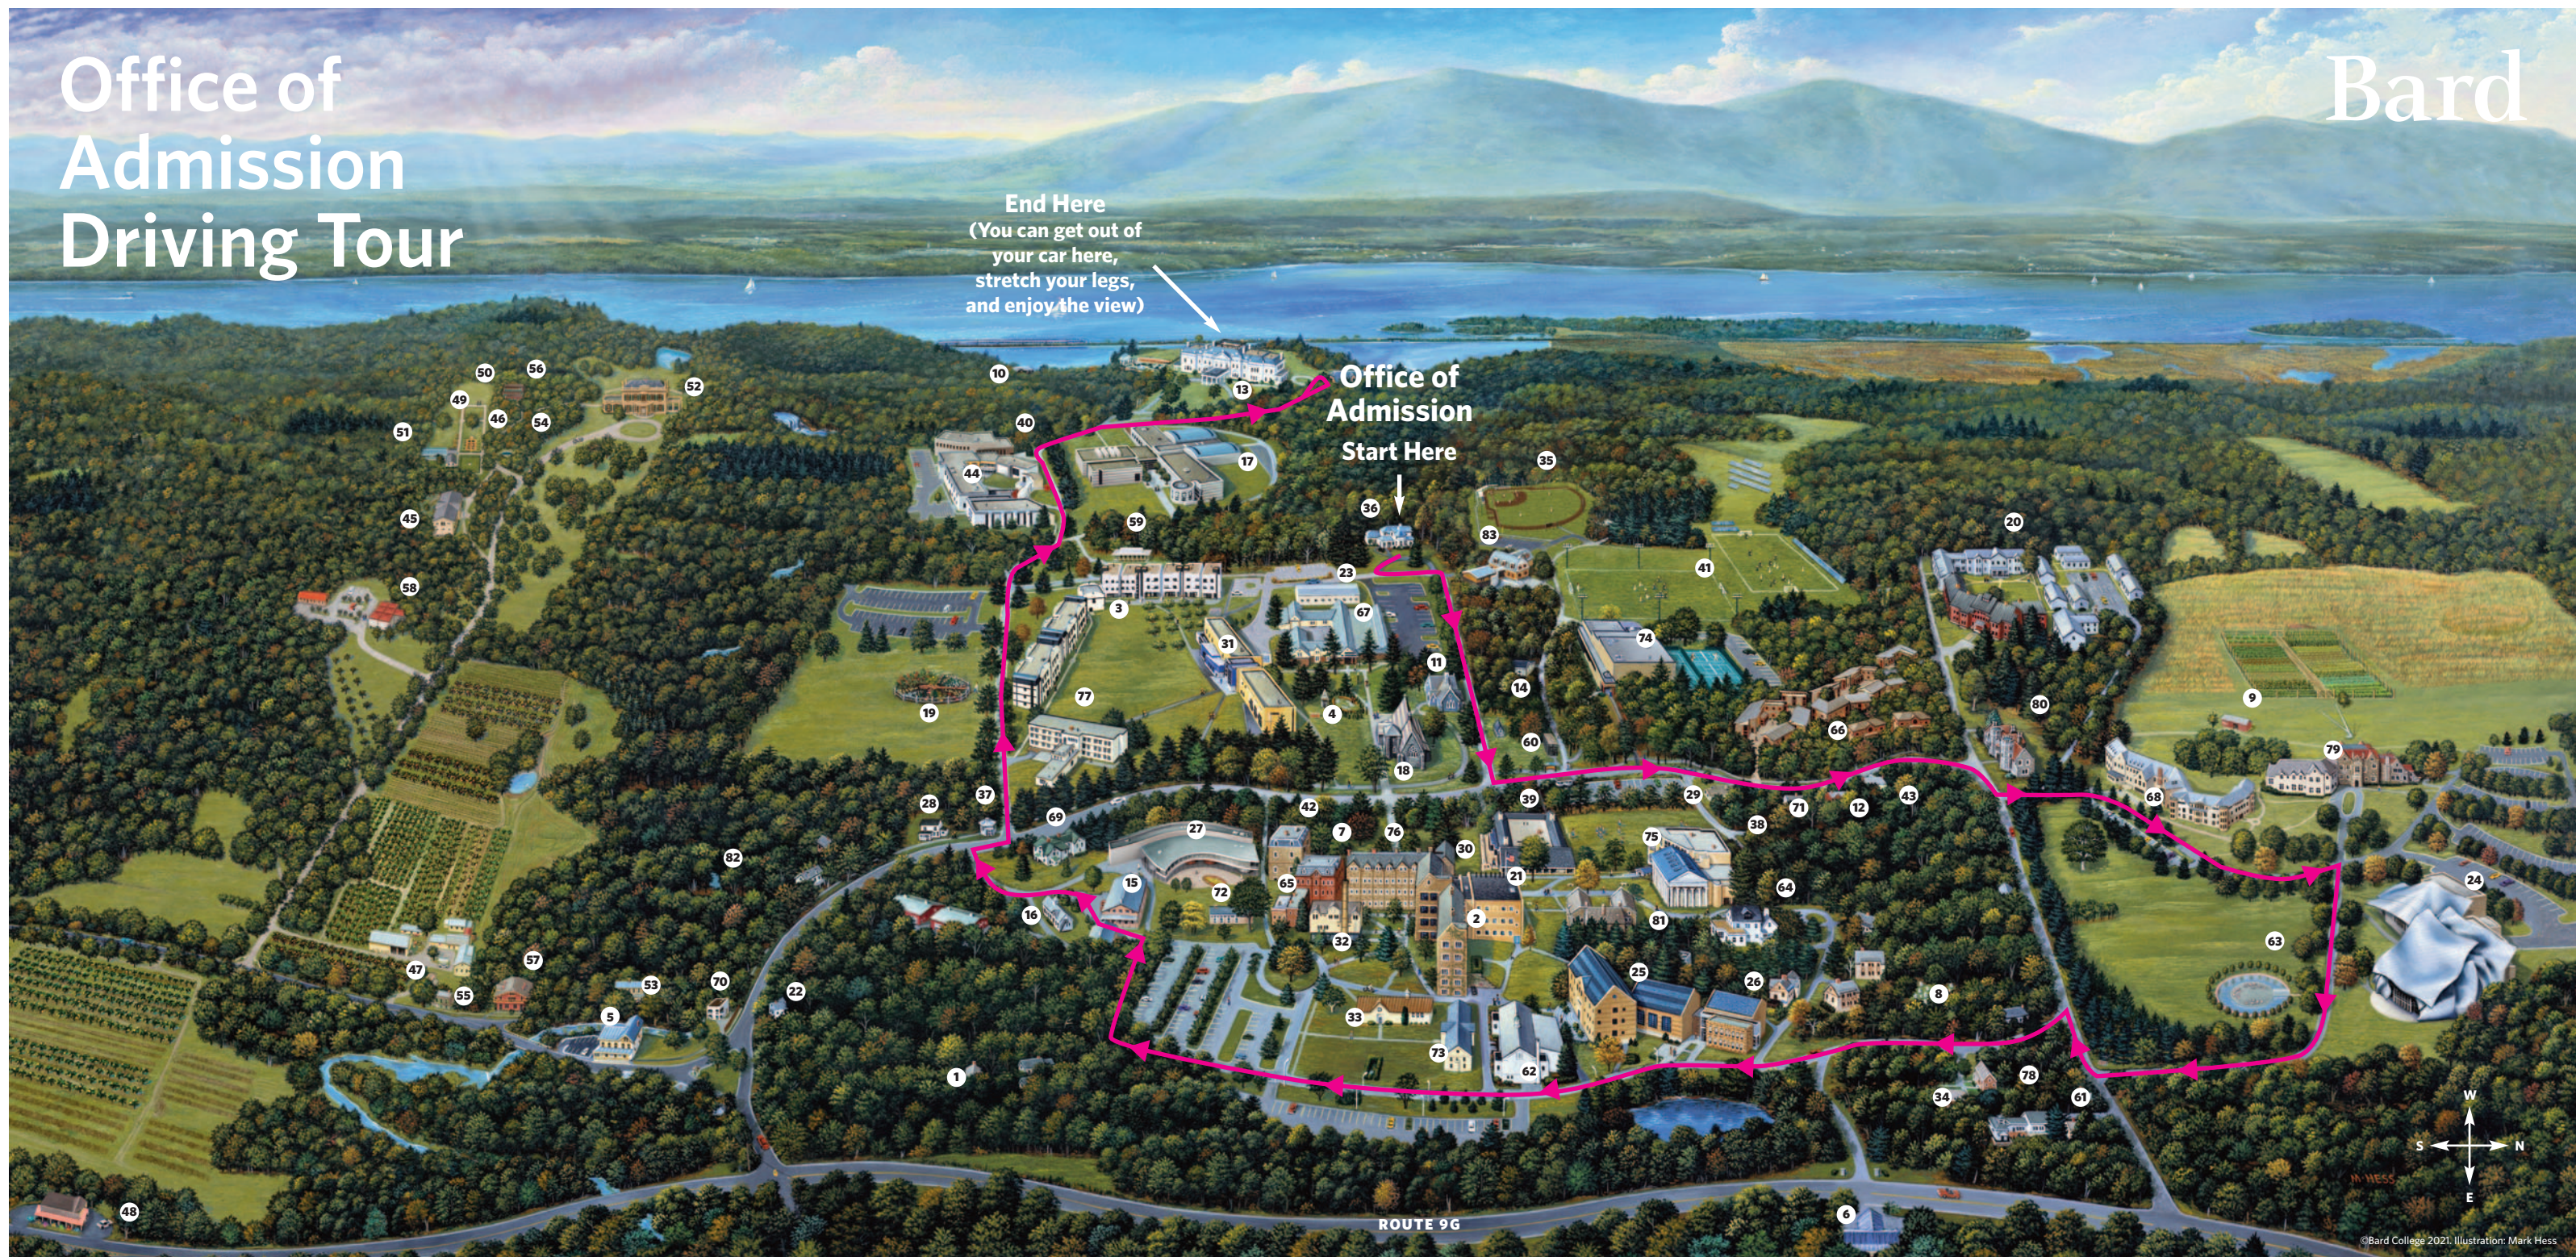

# Office of Admission Driving Tour

# Bard

End Here  
(You can get out of your car here, stretch your legs, and enjoy the view)

Office of Admission  
Start Here

- 1 Achebe House (offices)
- 2 Albee (classrooms, offices)
- 3 Alumni Houses (residence halls): Bluecher, Bourne, Honey, Leonard, Obreshkove, Rovere, Rueger, Shafer, Shelov, Steinway, Wolff
- 4 Anna Jones Memorial Garden
- 5 Annandale Hotel (Publications and Public Relations Offices)
- 6 Anne Cox Chambers Alumni/ae Center (Development and Alumni/ae Affairs Offices) and Bard MAT
- 7 Aspinwall (classrooms and faculty offices)
- 8 Bard College Cemetery
- 9 Bard College Farm
- 10 Bard College Field Station
- 11 Bard Hall (recital space)
- 12 Barringer House (Center for Civic Engagement, Central European University New York)
- 13 Blithewood (Levy Economics Institute)
- 14 Brook House (Language and Thinking Program, Institute for Writing and Thinking)
- 15 Buildings and Grounds/Physical Plant (Financial Aid Office, Student Accounts, Shipping and Receiving)
- 16 Carriage House (Central Services)

- 17 Center for Curatorial Studies (CCS Bard) and Hessel Museum of Art
- 18 Chapel of the Holy Innocents
- 19 Community Garden
- 20 Cruger Village (residence halls): Bartlett, Cruger, Keen North, Keen South, Maple, Mulberry, Oberholzer, Sawkill, Spruce, Stephens, Sycamore
- 21 David Rose Science Laboratories
- 22 Feitler House (residence hall)
- 23 Fisher Annex (MFA Program offices)
- 24 Fisher Center at Bard: Sosnoff Theater, LUMA Theater (Theater and Performance Program, Dance Program)
- 25 Franklin W. Olin Humanities Building and Auditorium (Olin Hall)
- 26 F. W. Olin Language Center
- 27 Gabrielle H. Reem and Herbert J. Kayden Center for Science and Computation (Resnick Laboratories, Bitó Auditorium)
- 28 Gahagan House (Title IX/Gender Equity, International Student and Scholar Services)
- 29 Gilson Place
- 30 Hegeman Hall (classrooms, faculty offices, Bard Center for Environmental Policy, MBA in Sustainability Office)