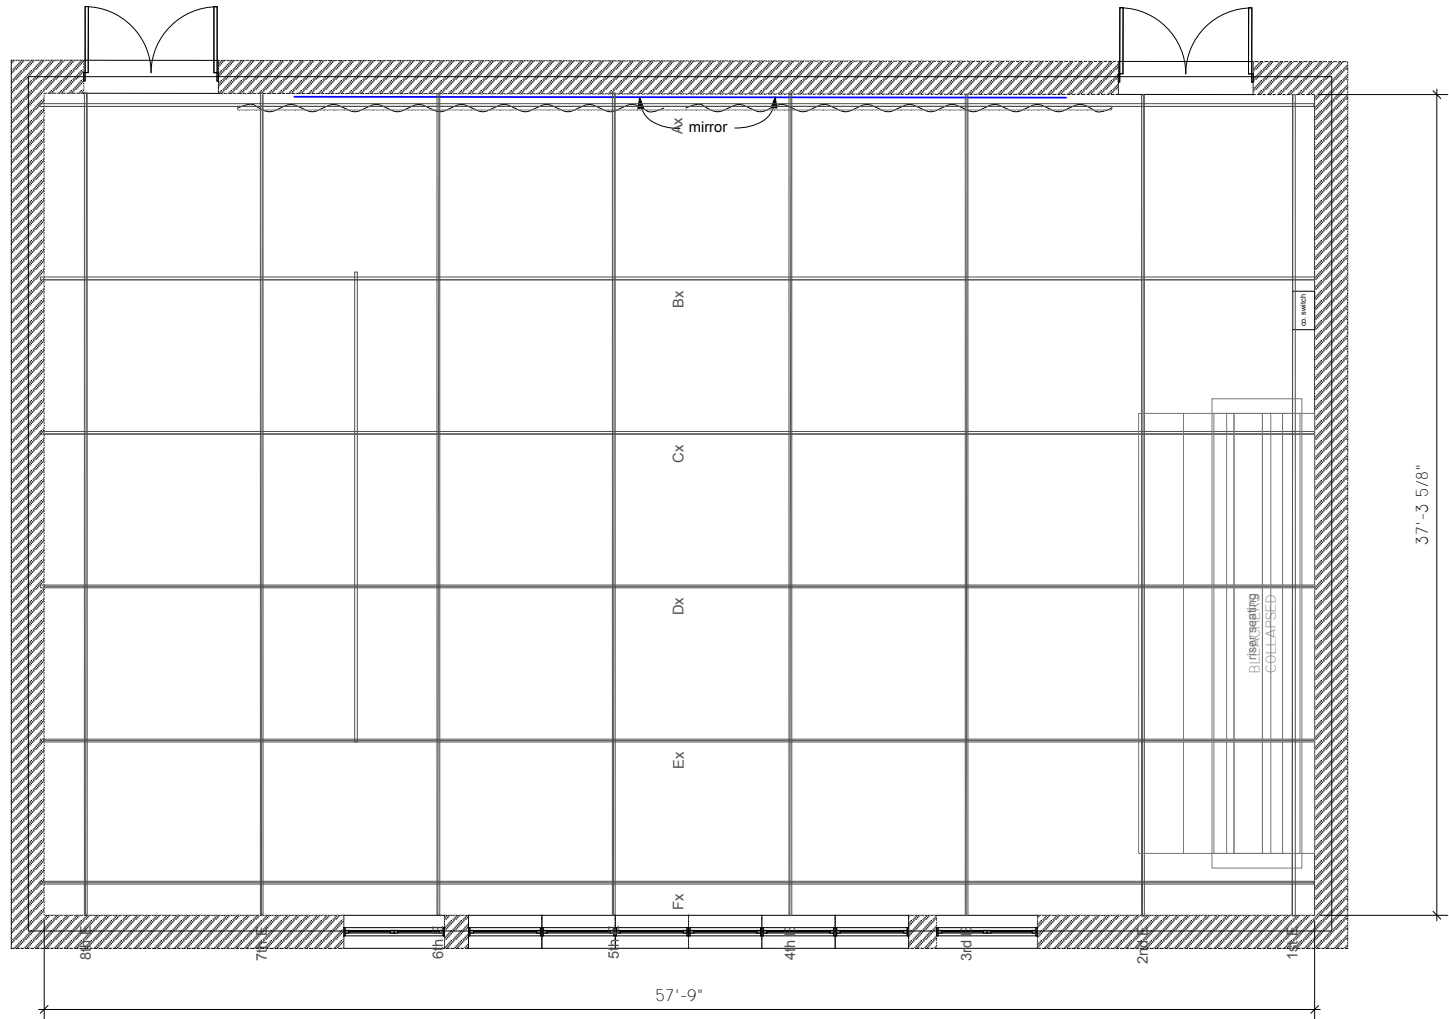

SET DESIGNER N/A	RICHARD B. FISHER CENTER FOR THE PERFORMING ARTS AT BARD COLLEGE		
LIGHTING DESIGNER N/A	SPACE	Resnick Studio	
PRODUCTION MANAGER Vin Roca	SHOW	N/A	
TECHNICAL DIRECTOR Steve Michalek	DIRECTOR	N/A	SHEET
MASTER ELECTRICIAN Josh Foreman	SCALE	3/16" = 1'-0"	DATE
CAD FILE NAME Resnick GP.vwx		DATE	7/30/2014
			1 of 1

Note: the room contains (96) circuits (24) are floor circuits, (24) are designated class room lighting, and (48) performance lighting available.

Bard College
RB Fisher Center for the Performing Arts
Throne Dance Studio

Grid fixed at 18" scale: 1/4" = 1' drawn by J. Musall 1/23/13

SET DESIGNER N/A	RICHARD B. FISHER CENTER FOR THE PERFORMING ARTS AT BARD COLLEGE	
LIGHTING DESIGNER N/A	SPACE	Thorne Dance Studio
PRODUCTION MANAGER Vin Roca	SHOW	Commencement
TECHNICAL DIRECTOR Steve Michalek	DIRECTOR	N/A
MASTER ELECTRICIAN Josh Foreman	SCALE	1/4" = 1'-0"
CAD FILE NAME Thorne GP.vwx	DATE	8/20/2013
	SHEET	N/A